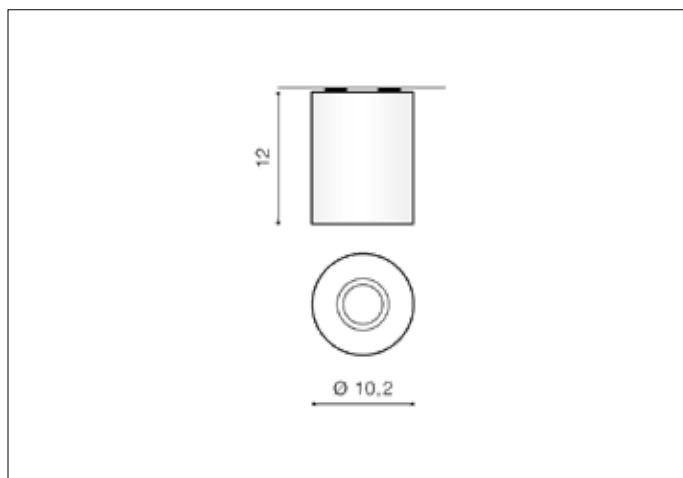

AZzardo[®]
LIGHTING

NEOS 1 WHITE/ALUMINIUM
AZ0606, EAN 5901238406068

Dimensions height / width / length [cm] Product Specifications

Product	12 x 10,2 x N/A
Mounting inlet:	N/A x N/A x N/A
Ceiling base:	N/A x N/A x N/A
Shades	N/A x N/A x N/A

Line	TECHNICAL
Type	Exposed Downlight
Type of track	N/A
Colour	White / Aluminium
Material	Aluminium
Light source	1
Type of socket	GU10
Lumens	N/A
Kelvins	N/A
Beam angle	N/A
Dimmable	N/A
CCT	N/A
RGB	N/A
RA	N/A
App remote control	N/A
Remote control	N/A
Voltage	230V
Power	max LED 50W
Switch location	N/A
Protection class	IP20
Tilt	N/A
Rotation	N/A

Shipping info height / width / length [cm]

BOX 1:	13 x 11 x 11
BOX 2:	N/A x N/A x N/A
BOX 3:	N/A x N/A x N/A
Net weight [kg]	0,7
Gross weight [kg]	0,75

Energy efficiency

N/A

Azzardo Sp. z o.o.
ul. Strzeszyńska 33 60-479 Poznań,
NIP: 929-185-75-07